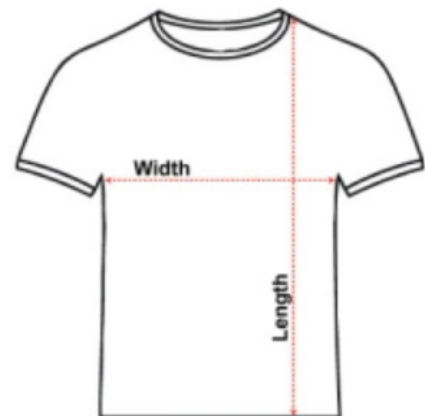

## RACE SHIRTS

Participants no longer select a race shirt size as part of registration. Race shirts can be collected with your race bib at Race Office. Quantities are limited to 3,300 complimentary race shirts and sizes are varied. Participants acknowledge that race shirts are limited and that there is no guarantee of receiving a race shirt in the event that the race shirts are no longer available.

Children's size 4 shirts are available to purchase for \$5.00.

**Please note:** measurements are seam-to-seam as per the diagram, not the full circumference of your body.

### Adults Unisex T-shirt size Chart

Size	Width	Length
X Small (Equivalent to Womens Size 12)	49cm	67cm
Small (Equivalent to Womens Size 14)	52cm	70cm
Medium (Equivalent to Womens Size 16)	55cm	72cm
Large	58cm	74cm
X Large	61cm	76cm
XX Large	64cm	78cm
XXX Large	68cm	80cm

### Childrens (Youth) T-shirt sizing Chart

Size	Width	Length
4	35.5cm	47.5cm
6	38cm	51cm
8	40.5cm	62cm
10	43cm	58cm
12 (Equivalent to Womens Size 8)	45.5cm	61.5cm
14 (Equivalent to Womens Size 10)	48cm	65cm